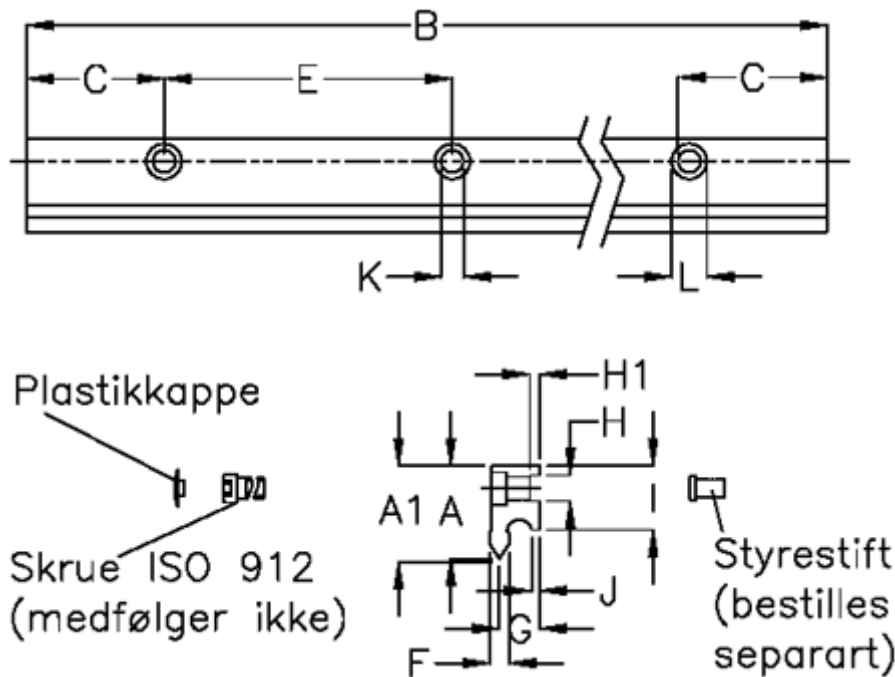

Article number: 05712553416

Description: Hepco GV3 slide NL E L3416 P3
with counterbored holes

Measures

A	= 43	G	= 19.7	Weight kg/1000 = 6.00
A1	= 43.89	H	= 12	
B	= 3416	H1	= 4.0	
C	= 88.0	I	= 30.40	
E	= 180	J	= 4.80	
F	= 9.43	K	= 11.0	
For bearing	= J54	L	= 18 x 10	
For guide pin	= SDP12	Precision type	= P3	